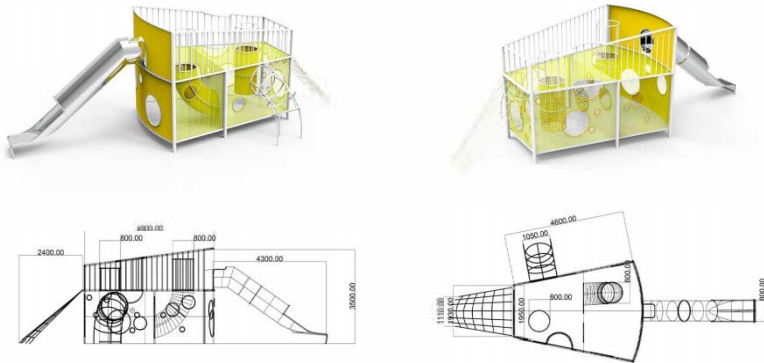

STANDARD PRODUCT

120201

Product: Cheese Trampoline

Area: 58sqm

Size: L38.06ft*W12.47ft*H11.48ft

Material: galvanized steel pipe + polyester/nylon net