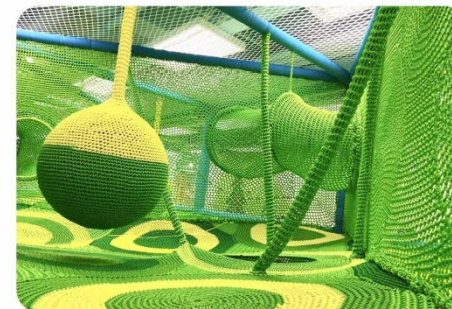

LABYRINTH SERIES

Pearl Tower

Pearl Tower is the indoor and outdoor art installation and playground equipment composed of steel wire climbing nets and stairs. The shape of Pearl Tower is like beautiful pearls falling from the sky. The steel wire lines support the whole structure, and the rope nets connect the stairs. Unlike ordinary outdoor art landscapes, the Pearl Tower has climbing and playing function.

RAINBOW NET SERIES

Honeycomb Net

Honeycomb is the indoor and outdoor crochet climbing playground equipment. The product idea is inspired from the shape of honeycomb structure, which is formed by splicing multiple "small honeycombs". The colorful products present the scene of natural vitality, which is attractive to children and adults.

RAINBOW NET SERIES

Rainbow Maze

Rainbow Maze is the indoor and outdoor crochet exploratory playground equipment. The inside of maze is made up of intricate rope net structure. Children have to overcome the internal obstacles to get through. Children are energetic and curious, this maze game is suitable for children's energetic and curious characteristics.

RAINBOW NET SERIES

Rainbow Tree

Rainbow Tree is the indoor and outdoor crocheted colorful tree-shaped playground equipment. It consists of two parts with crown and trunk. Children can play and jump in the canopy, and they could also play on the swings, swing balls and swing tier which are hanging on the crown.