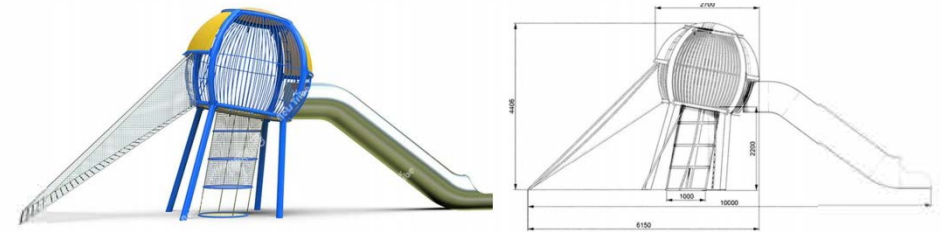

STANDARD PRODUCT

Product:	Sailing ship Trampoline
Structure:	31boxes (L6.56ft*W6.56ft*H6.56ft)
Size:	L39.37ft*W46.26ft*H24.28ft
Material:	galvanized steel pipe + polyester/nylon net

STANDARD PRODUCT

Product:	Spaceship Trampoline
Structure:	19boxes (L6.56ft*W6.56ft*H6.56ft)
Size:	L63.65ft*W36.42ft*H14.76ft
Material:	galvanized steel pipe + polyester/nylon net

STANDARD PRODUCT

Dislocated space station

Product: Dislocated space station

Weight: 1000KG

Size: L35.43ft*H13.12ft

Material: Nylon rope + bottom net + galvanized pipe

STANDARD PRODUCT

Happy Planet