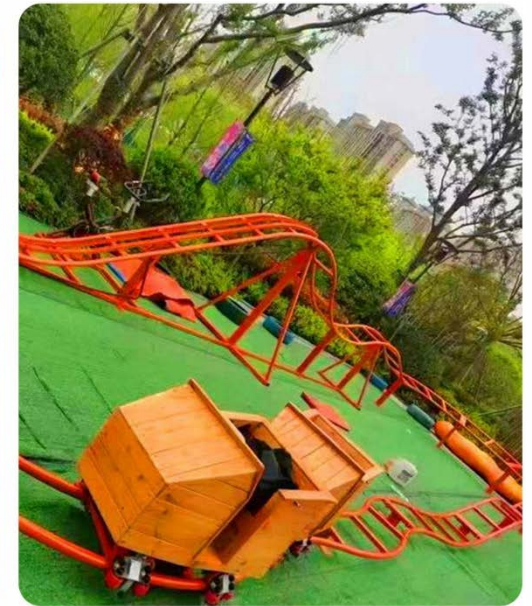

NETFLIX SERIES