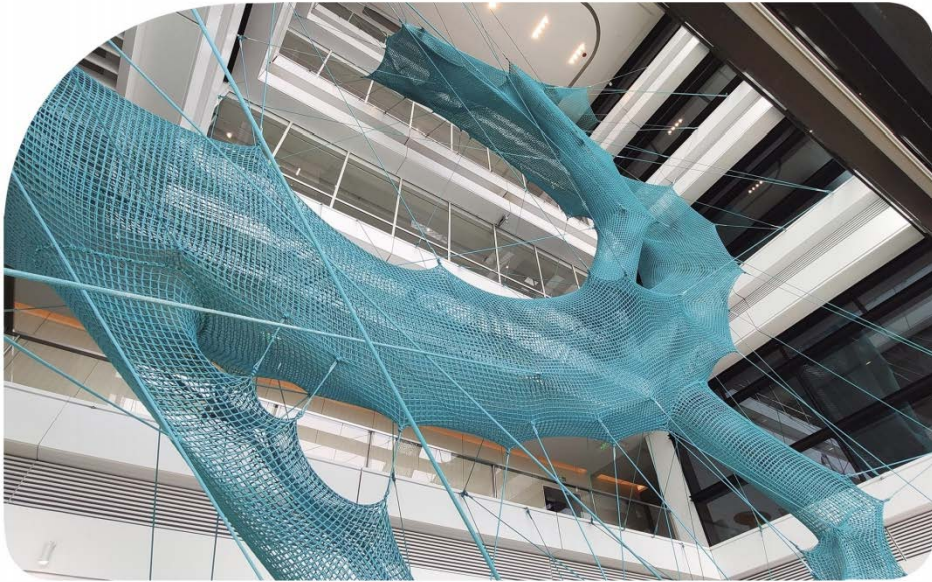

PROJECT

Project: Anthill interactive installation
Climbing length: 46米/151ft
Location: Guangzhou,Guangdong

PROJECT

Project: Australian pumpkin net device
Location: Brisbane,Australia