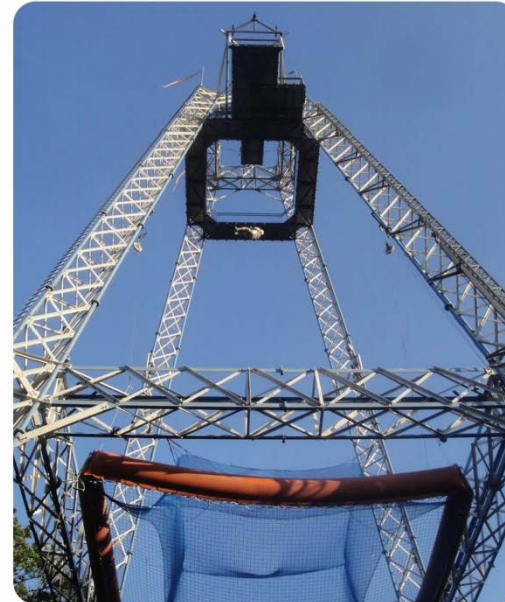

JUNGLE SERIES

Tree Trampoline

Tree Trampoline is the outdoor sports playground project, which is amuse park in the forest, integrating the ground and above space. Adopting an eco-friendly way, installing guard boards around the trunk, hanging the high-strength nylon bottom net on the trunk and applying the steel wire rope to fix the protective net all around nylon net ensures safety.

Steel Wire Rope Net

Steel Wire Rope Net is the outdoor climbing playground equipment, with climbing, rotating, swing and other challenging play elements perfectly combine with fitness, exploration, entertainment and education, allowing children to exercise balance and coordination in the game.

EXTREME SERIES

Human Slingshot

Slingshot Flying Man is a playground equipment with novel.

Slingshot Flying Man is combined the elements of bungee jumping and trapeze, which can increase the interest and attraction of the park. It is suitable for promotion and advertising.

LABYRINTH SERIES

Pearl Tower

Pearl Tower is the indoor and outdoor art installation and playground equipment composed of steel wire climbing nets and stairs. The shape of Pearl Tower is like beautiful pearls falling from the sky. The steel wire lines support the whole structure, and the rope nets connect the stairs. Unlike ordinary outdoor art landscapes, the Pearl Tower has climbing and playing function.