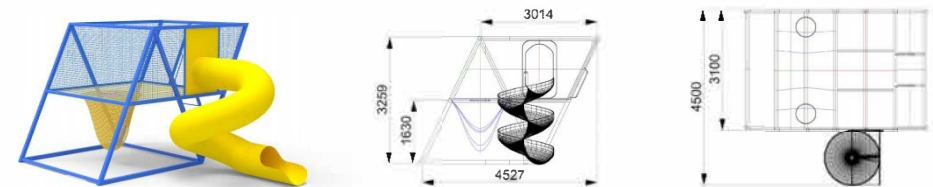

STANDARD PRODUCT

120202

Product: Landscape Trampoline

Area: 20sqm

Size: L14.76ft*W14.76ft*H10.83ft

Material: galvanized steel pipe + polyester/nylon net