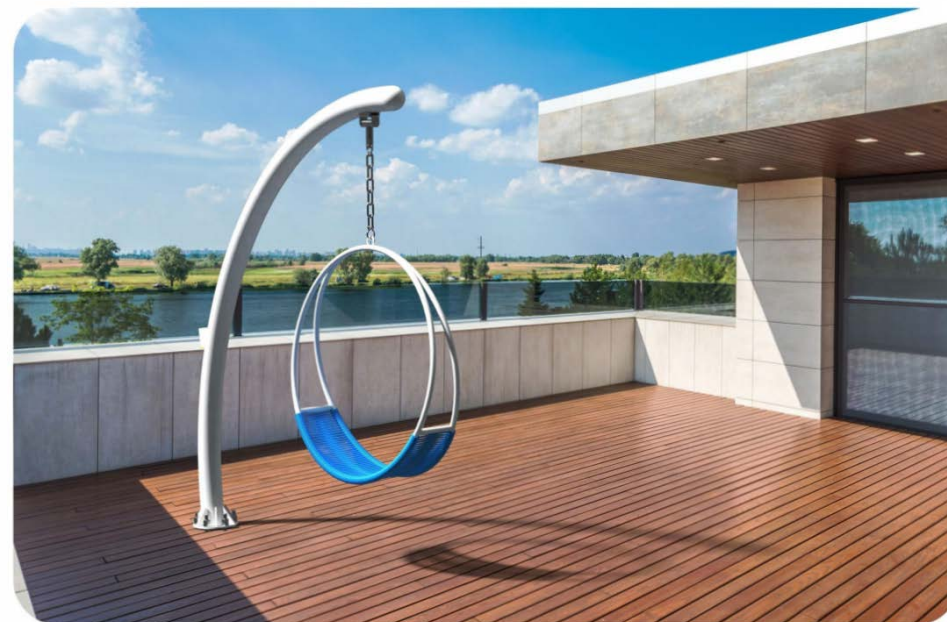

STANDARD PRODUCT

Project:	Hanging ring swing
Area:	5sqm
Size:	L12.3ft*H5.41ft
color	Red, Blue