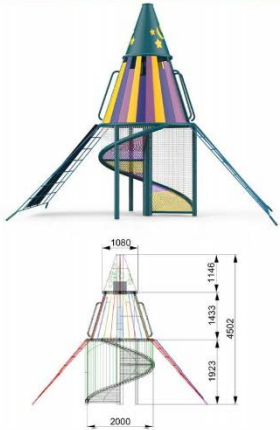

STANDARD PRODUCT

120201

Product: Cheese Trampoline

Area: 58sqm

Size: L38.06ft*W12.47ft*H11.48ft

Material: galvanized steel pipe + polyester/nylon net

STANDARD PRODUCT

120202

Product: Landscape Trampoline

Area: 20sqm

Size: L14.76ft*W14.76ft*H10.83ft

Material: galvanized steel pipe + polyester/nylon net

STANDARD PRODUCT

10sqm

Product: Magic Cottage

Area: 10sqm

Size: L6.56ft*W16.4ft*H14.76ft

Material: galvanized steel pipe + polyester/nylon net

STANDARD PRODUCT

70sqm

Product: Cactus Trampoline

Area: 70sqm

Size: L38.39ft*W20.01ft*H19.69ft

Material: galvanized steel pipe + polyester/nylon net