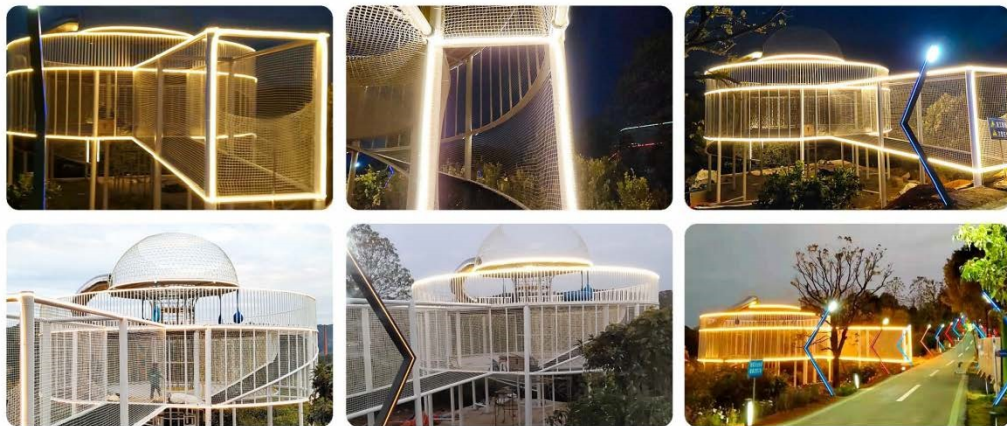

Project: Planet Paradise Observation Tower

Area: 240sqm

Location: Yueyang, Hunan