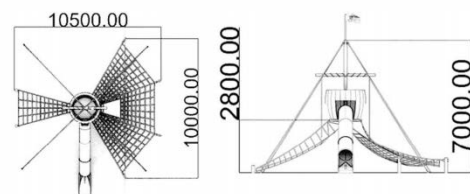

STANDARD PRODUCT

Project:	Hanging ring swing
Area:	5sqm
Size:	L12.3ft*H5.41ft
color	Red, Blue

STANDARD PRODUCT

Product: irate rock climbing

Weight: 200KG

Size: L34.45ft*H22.97ft

Material: Steel wire composite rope + wooden board