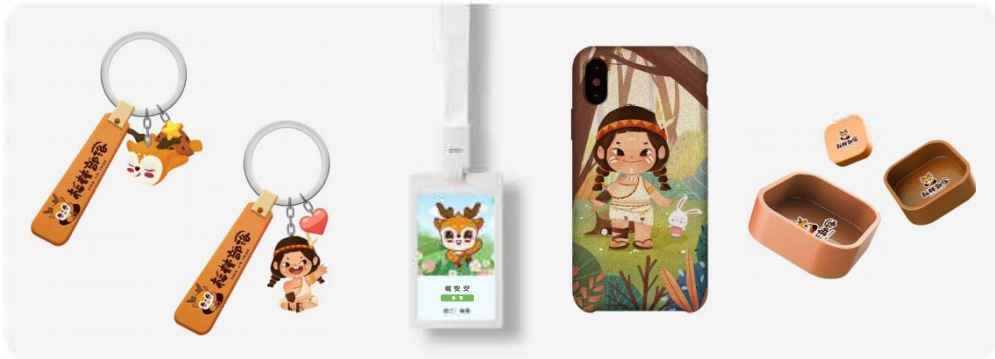

CONCEPT DESIGN