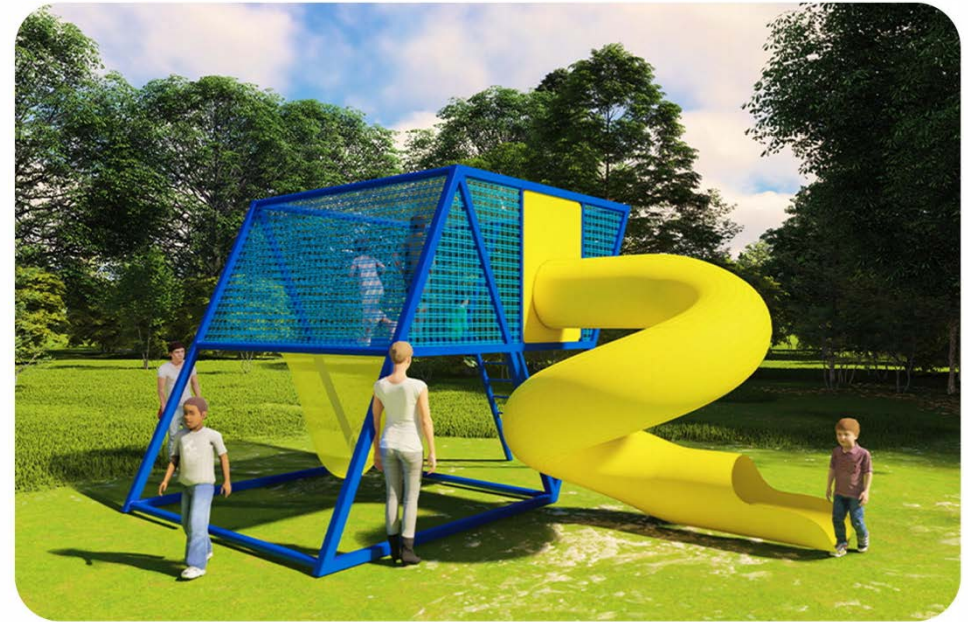

STANDARD PRODUCT

120202

Product: Landscape Trampoline

Area: 20sqm

Size: L14.76ft*W14.76ft*H10.83ft

Material: galvanized steel pipe + polyester/nylon net