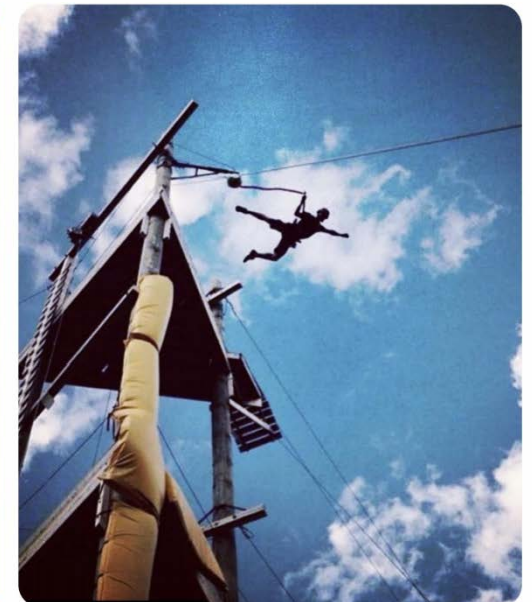

EXTREME SERIES