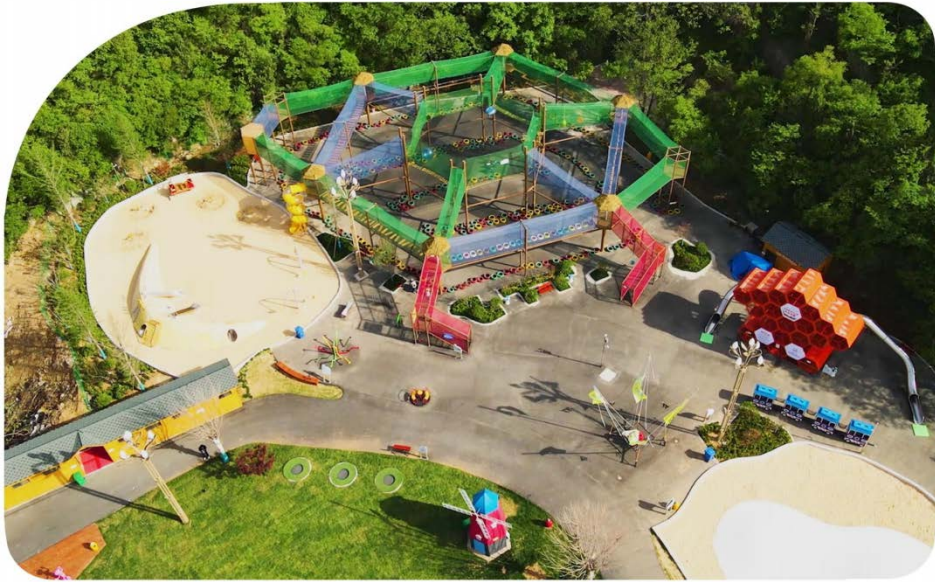

PROJECT

Project: Yuwang Mountain House 1200sqm
Area: Zibo, Shandong
Location: