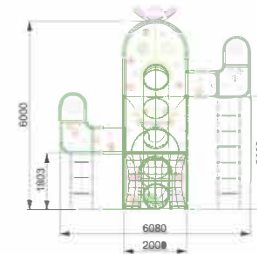

STANDARD PRODUCT

120201

Product: Cheese Trampoline

Area: 58sqm

Size: L38.06ft*W12.47ft*H11.48ft

Material: galvanized steel pipe + polyester/nylon net

STANDARD PRODUCT

120202

Product: Landscape Trampoline

Area: 20sqm

Size: L14.76ft*W14.76ft*H10.83ft

Material: galvanized steel pipe + polyester/nylon net

STANDARD PRODUCT

10sqm

Product: Magic Cottage

Area: 10sqm

Size: L6.56ft*W16.4ft*H14.76ft

Material: galvanized steel pipe + polyester/nylon net

STANDARD PRODUCT

70sqm

Product: Cactus Trampoline

Area: 70sqm

Size: L38.39ft*W20.01ft*H19.69ft

Material: galvanized steel pipe + polyester/nylon net

STANDARD PRODUCT

Product:	Sailing ship Trampoline
Structure:	31boxes (L6.56ft*W6.56ft*H6.56ft)
Size:	L39.37ft*W46.26ft*H24.28ft
Material:	galvanized steel pipe + polyester/nylon net

STANDARD PRODUCT

Product:	Spaceship Trampoline
Structure:	19boxes (L6.56ft*W6.56ft*H6.56ft)
Size:	L63.65ft*W36.42ft*H14.76ft
Material:	galvanized steel pipe + polyester/nylon net