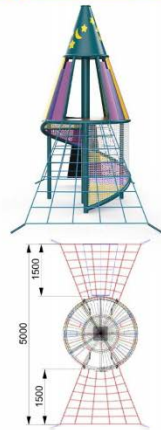

STANDARD PRODUCT

120201

Product: Cheese Trampoline

Area: 58sqm

Size: L38.06ft*W12.47ft*H11.48ft

Material: galvanized steel pipe + polyester/nylon net

STANDARD PRODUCT

120202

Product: Landscape Trampoline

Area: 20sqm

Size: L14.76ft*W14.76ft*H10.83ft

Material: galvanized steel pipe + polyester/nylon net

STANDARD PRODUCT

10sqm

Product: Magic Cottage

Area: 10sqm

Size: L6.56ft*W16.4ft*H14.76ft

Material: galvanized steel pipe + polyester/nylon net

STANDARD PRODUCT

70sqm

Product: Cactus Trampoline

Area: 70sqm

Size: L38.39ft*W20.01ft*H19.69ft

Material: galvanized steel pipe + polyester/nylon net