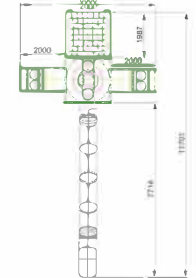

STANDARD PRODUCT

120201

Product: Cheese Trampoline

Area: 58sqm

Size: L38.06ft*W12.47ft*H11.48ft

Material: galvanized steel pipe + polyester/nylon net

STANDARD PRODUCT

120202

Product: Landscape Trampoline

Area: 20sqm

Size: L14.76ft*W14.76ft*H10.83ft

Material: galvanized steel pipe + polyester/nylon net

STANDARD PRODUCT

10sqm

Product: Magic Cottage

Area: 10sqm

Size: L6.56ft*W16.4ft*H14.76ft

Material: galvanized steel pipe + polyester/nylon net

STANDARD PRODUCT

70sqm

Product: Cactus Trampoline

Area: 70sqm

Size: L38.39ft*W20.01ft*H19.69ft

Material: galvanized steel pipe + polyester/nylon net