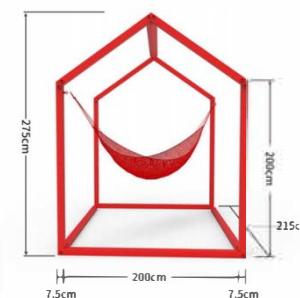

STANDARD PRODUCT

Project: Red House Swing

Size: L12.3ft*H5.41ft

color: Red