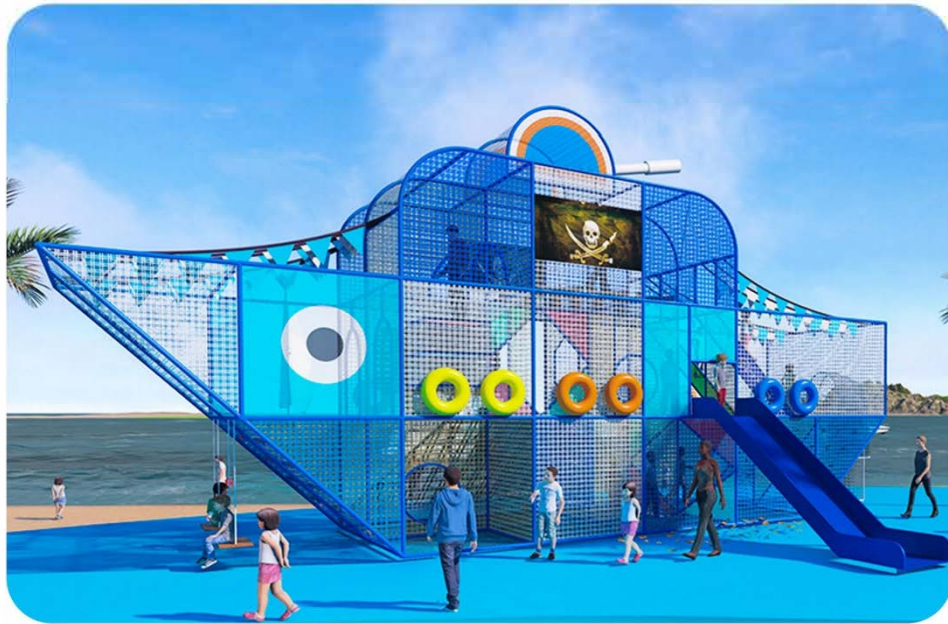

STANDARD PRODUCT

Product:	Sailing ship Trampoline
Structure:	31boxes (L6.56ft*W6.56ft*H6.56ft)
Size:	L39.37ft*W46.26ft*H24.28ft
Material:	galvanized steel pipe + polyester/nylon net